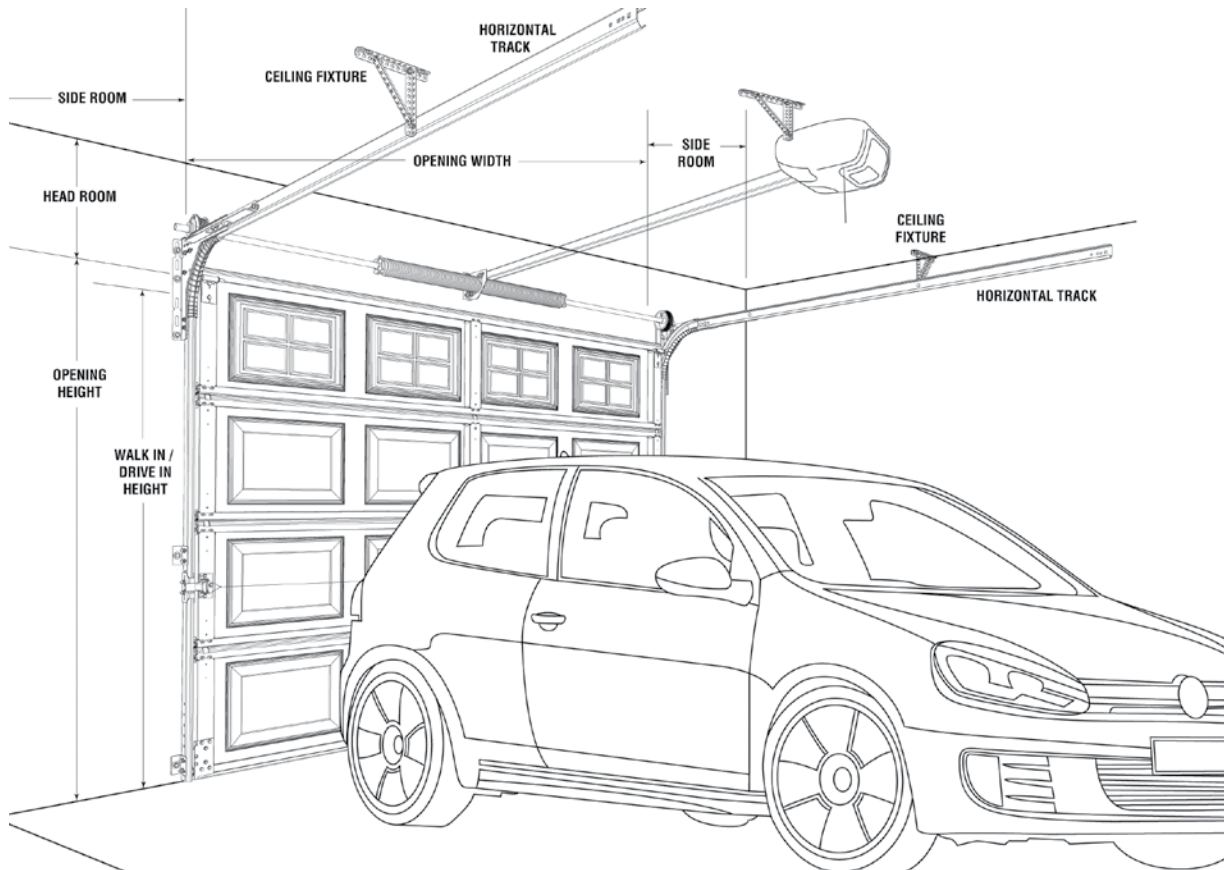

Sectional Garage Doors

Sectional garage door offers the greatest degree of aesthetic adaptability. It comprises a number of large sections or panels that come in a wide range of designs and colours. Sectional Garage Doors are most commonly made from pressed steel, but can be manufactured from timber to provide a more natural look.

Features & Benefits

- Large range of designs and profiles available
- They open upwards and run parallel to the ceiling
- Unlike traditional 'tilt' doors, they do not swing outwards to open
- Vehicles can be parked right up to the front of the garage door without impeding its opening
- In the event of damage, sections or panels can be replaced individually
- Require little headroom
- Fit easily into very wide openings