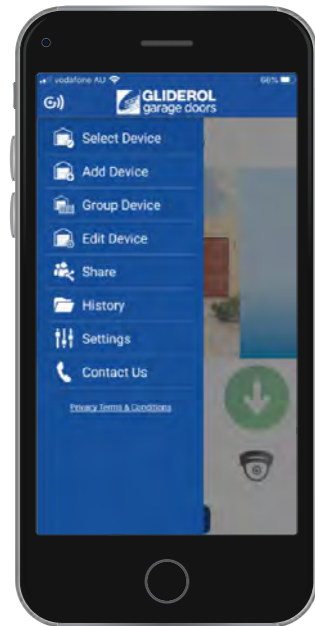

# G+ Home Automation

Smartphone Garage Door Control System