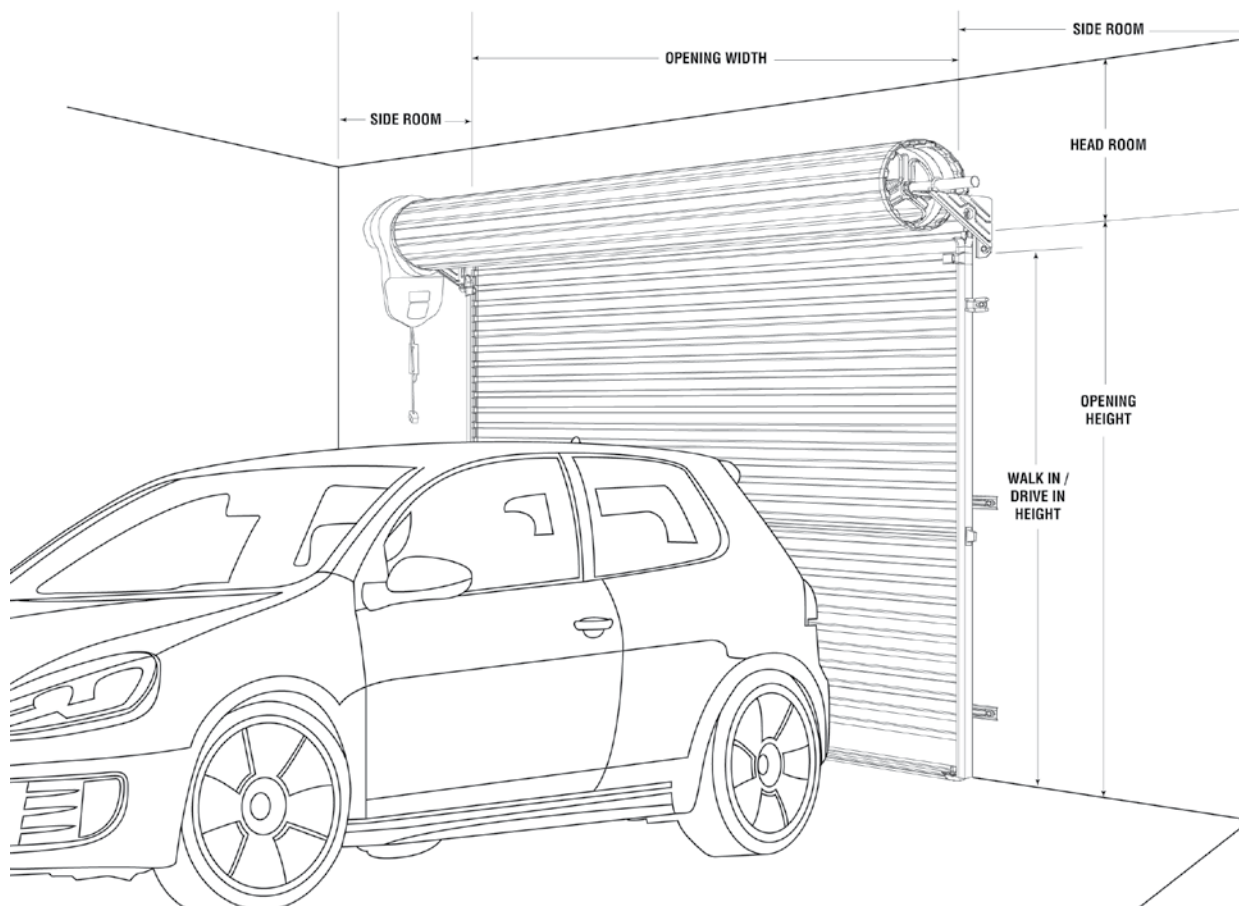

Roller Garage Doors

Initially invented by B&D back in the 50s, Rolling garage doors are commonly considered as amongst the most economical and functional garage doors available in Australia. Being constructed from corrugated steel they also provide strength against impacts..

Features & Benefits

- Suitable for many residential applications
- Open and roll upwards
- Vehicles can be parked right up to the front of the garage door
- Easily operated
- Steel drum sits on top of the garage opening, so they require minimal ceiling space
- Ideal for garages with overhead