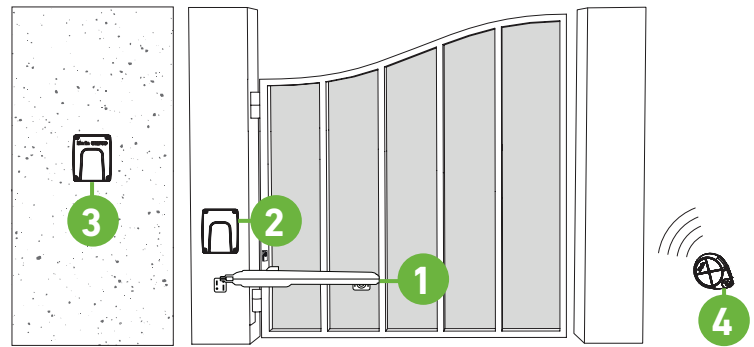

Swing L 300-LV

LINEAR ACTUATOR LOW VOLTAGE SINGLE KIT - MGLSK-LV

SUITABLE FOR SINGLE SWING GATES UP TO 3 METRES

RESIDENTIAL SWING GATE OPENER

Start with smart. Compatible with myQ²

Additional purchase of The Outdoor Protector System and myQ Gateway is required

FOR SWING GATES

- Monitor and control your gate away from home through the myQ App.
- Peace of mind knowing if gate is open or closed anywhere and any time.
- Receive real time alerts and notifications so you know when the gate is opened or closed by loved ones.
- Pre-set times to automatically close your gate at any time.
- See history records of your gate open and close periods.
- Protect your loved ones and belongings with The Outdoor Protector System (Safety IR Beams).
- Compatible myQ App available for smart devices including Apple Watch.

APP AVAILABLE ON:

TYPICAL INSTALLATION - SINGLE SWING GATES

1. Gate Opener (MGLX)
2. Control Box (MGEb)
3. Transformer Box (MGTR3-120VA) mounted near 240 V power supply
4. Remote Control (E970M)

Maximum Gate Width & Weights:

- 200kg for 3m gate
- 250kg for 2.5m gate
- 300kg for 2m gate.

SECURITY

SECURITY+ 2.0®

- Encrypted rolling code across multiple frequencies.
- Security+ 2.0® technology virtually eliminates interference.

SMART

RADIO

- Provides 2-way communication from gate openers and accessories.
- Receiver with 64 memory register.

EFFICIENT

GATE TRAVEL SPEED

- Opens 120° in 13–15 seconds.

STANDARD SPECIFICATIONS

- Main AC Supply: 220-240VAC; 50/60Hz
- Motor Voltage: 24 VDC
- Input Power: 50 W
- Ambient Temperature Range: -20-+55°C
- Maximum Pull Force: 800 N
- Radio frequency: 433.30, 433.92, 434.54 MHz with Security+ 2.0 technology
- Compatible with myQ Technology¹
- Gate Opener Capacity of up to 64 memory registers

Merlin®

AUSTRALIA

Chamberlain Australia Pty Ltd
PO Box 1446
Lane Cove NSW 1595
Australia

gomerlin.com.au
1800 638 234

NEW ZEALAND

Chamberlain New Zealand Ltd
PO Box 100-221
North Shore
Auckland 0745
New Zealand

gomerlin.co.nz
0800 653 667

Designed & Engineered in Australia.

© 2023 The Chamberlain Group LLC. All Rights Reserved. ® Registered Trade Marks of The Chamberlain Group, Inc. ™ Trade Marks of Chamberlain Group, Inc.

WARNING!

¹This feature requires monitored Safety IR Beams to be fitted. Linking your myQ account to partner may require an additional accessory purchase or subscription fee. Apple, the Apple logo, iPhone, and iPad are trademarks of Apple Inc., registered in the U.S. and other countries and regions. App Store is a service mark of Apple Inc. Google Play and the Google Play logo are trademarks of Google LLC. Smartphone not included.